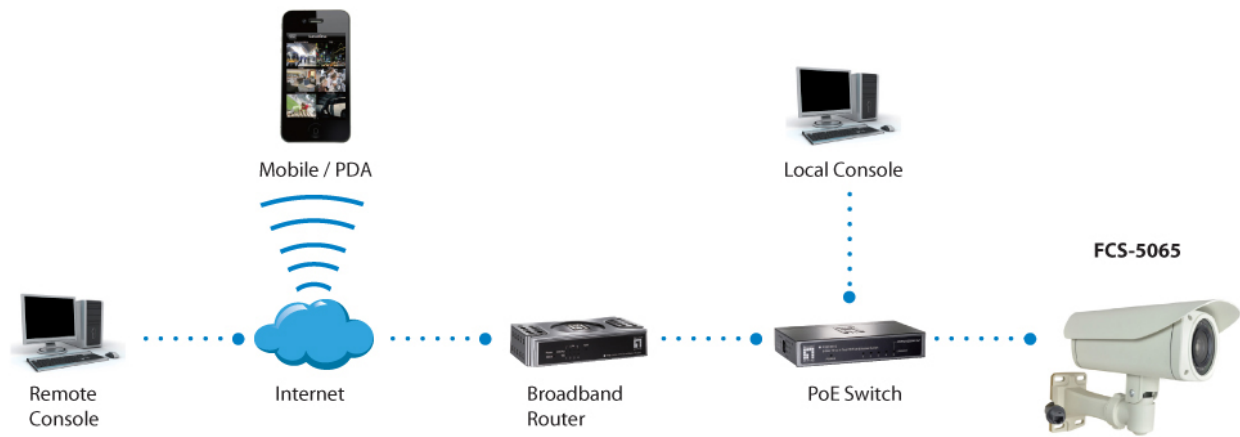

122 x 240 x 101 mm

**Weight (g):**

2390 g

**Enclosure:**

Weather proof IP67-rated housing  
Vandal proof IK10-rated

**Others****Approval and Compliance:**

CE, FCC, ONVIF, IP67, IK10, NEMA 4X

**Deployment:**

Wall Mount

**Operation Systems:**

Microsoft Windows 8/7/Vista/XP

## Diagrama

---