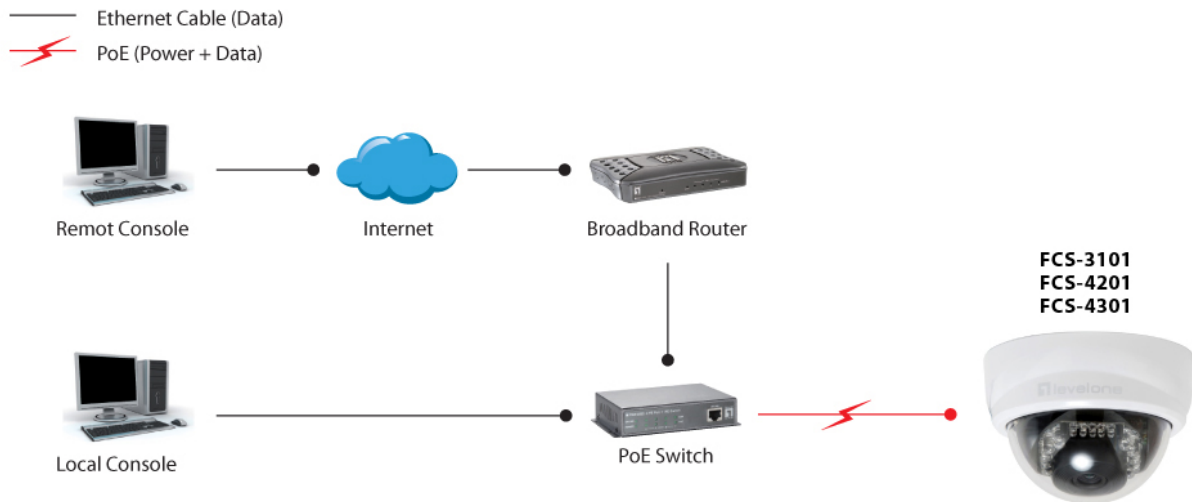

Viewing System Requirements:

Browser: Internet Explorer 6.x or above, Firefox, Chrome, Safari
Cell phone: 3GPP player
Real Player: 10.5 or above
Quick Time 6.5 or above

Diagram

Order Information

FCS-4201

Package Contents

FCS-4201
Power Adapter
RJ-45 Female/Female Coupler
Mounting Kit
Quick Installation Guide
Resource CD (User Manual, Utility, 64-CH Monitoring Software)

No liability or responsibility for any errors or omissions in the content.
Specifications are subject to change without notice.
All mentioned brand names are registered trademarks and property of their owners.
Copyright © Digital Data Communications GmbH, Germany. All Rights Reserved.