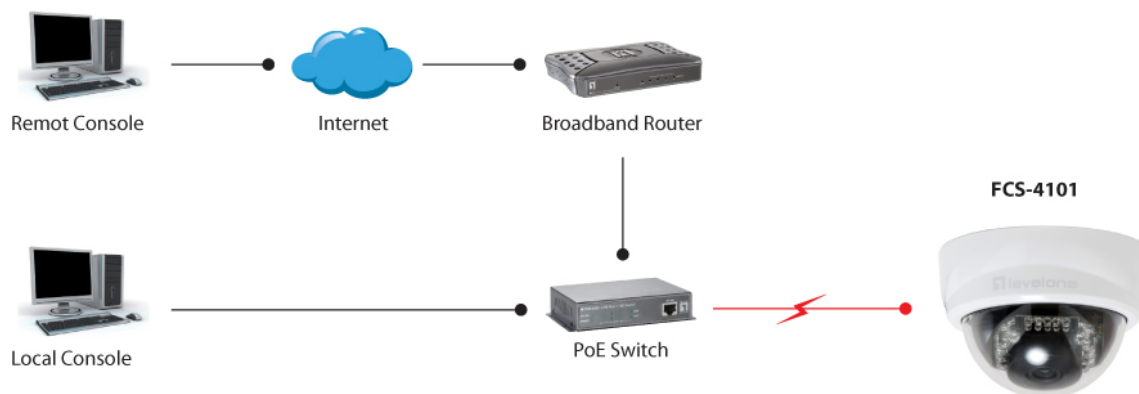

Approval and Compliance:

CE, FCC

Deployment:

Desktop/Ceiling Mount

Operation Systems:

Microsoft Windows 7/Vista/XP

Viewing System Requirements:

Browser: Internet Explorer 6.x or above, Firefox, Chrome, Safari

Cell phone: 3GPP player

Real Player: 10.5 or above

Quick Time 6.5 or above

Diagramm

Order Information

FCS-4101

Package Contents

Power Adapter

Mounting Kit

Screw Kit

Quick Installation Guide

Resource CD (User Manual, Utility, 64-CH Monitoring Software)