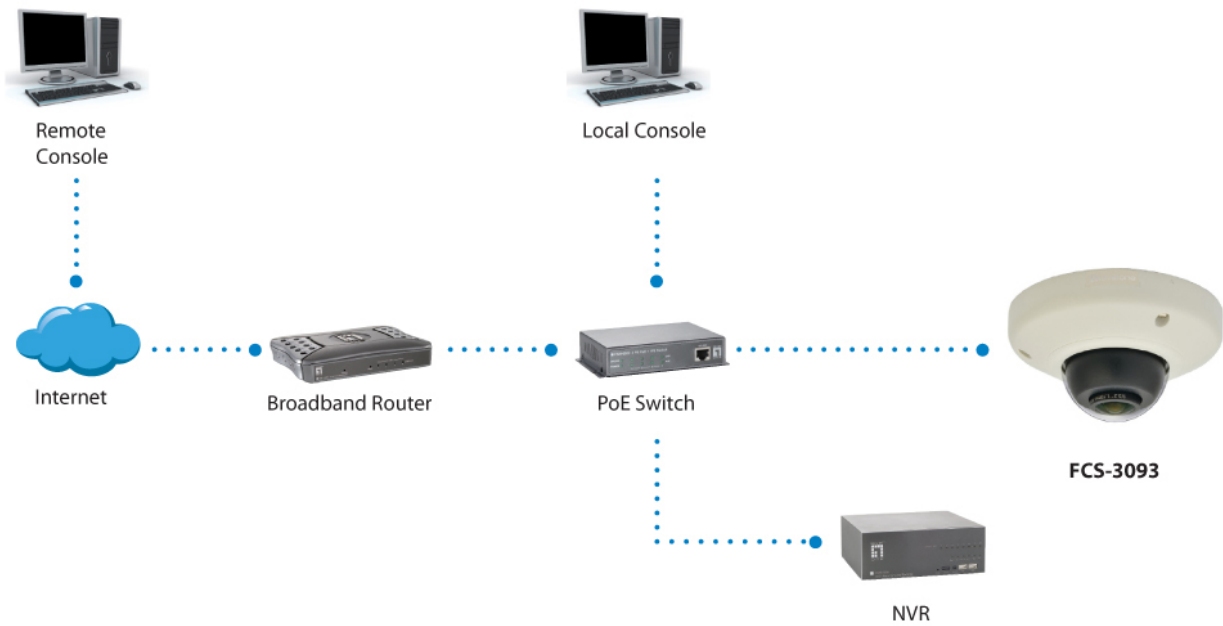

Approval and Compliance:

CE, FCC, ONVIF, IP68, IK10, NEMA 4X, EN50155

Deployment:

Ceiling Mount

Operation Systems:

Microsoft Windows 8/7/Vista/XP

Diagrama

Order Information

FCS-3093

Package Contents

FCS-3093
Mounting Kit
Screw Kit
Quick Installation Guide
Resource CD (User Manual, Utility, QIG)

Accesorios

CAS-2316

Wall mount for mini dome mini fisheye

No liability or responsibility for any errors or omissions in the content.
Specifications are subject to change without notice.
All mentioned brand names are registered trademarks and property of their owners.
Copyright © Digital Data Communications GmbH, Germany. All Rights Reserved.