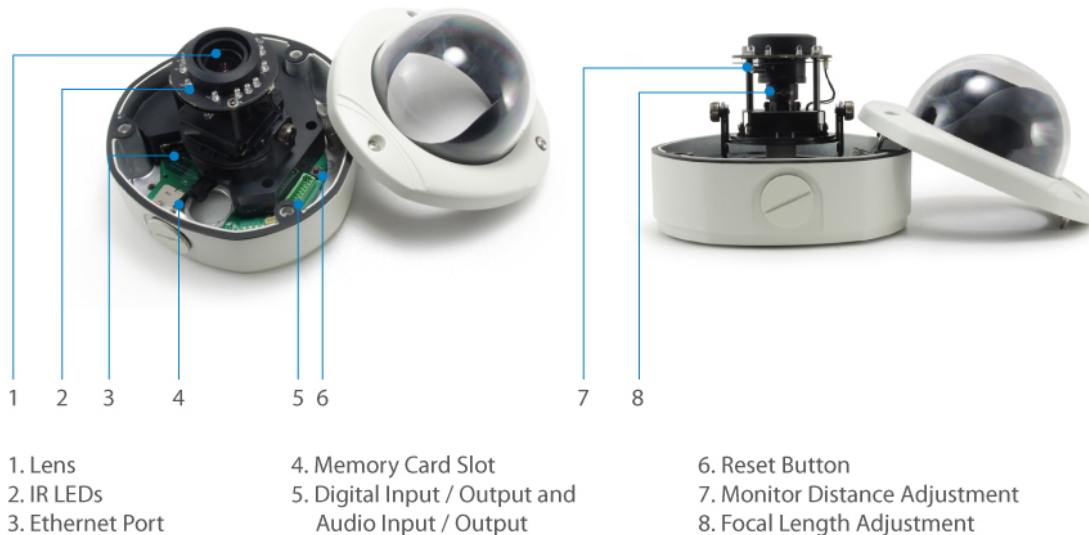

FCS-3083 Version: 1

Fixed Dome Network Camera, 5-Megapixel, Outdoor, PoE 802.3af, Day & Night, IR LEDs, WDR

Key Features

- 5-Megapixel (2592 x 1944) high-definition resolution
- Weatherproof IP67-rated with wide operating temperature (-40°C to 50°C) for harsh environments
- Features WDR (Wide Dynamic Range) to enhance visibility under extremely bright or dark environments
- Vandal-proof IK10-rated housing
- Built-in infrared LEDs for night viewing up to 30m
- Removable IR-cut filter for day and night surveillance
- Compression: H.264/MJPEG
- Built-in Micro SD/SDHC card slot for local storage
- Power support: PoE (IEEE 802.3af)
- Free 64-channel monitoring software included (supports OneSecure App)

Specifications

System Specifications

Image Sensor:

5-Megapixel 1/3.2" Progressive Scan CMOS

Connectors and Cabling:

1 x RJ-45 10/100 Mbps PoE port

1 x 3.5mm line out

1 x 3.5mm line in

I/O terminal block (1 DI/1 DO)

Modularity:

1 x MicroSDHC/ MicroSDXC card slot

Button:

Reset Button

Indicator:

Power

Lens:

Vari-focal, Fixed iris, Manual focus, f2.8-12 mm, F1.4

IR Cut Filter:

Removable infrared-cut filter for day & night function

IR LED:

15 IR LEDs for illumination up to 30m

Shutter Time:

1/5 ~ 1/10,000 sec

Angle of View: