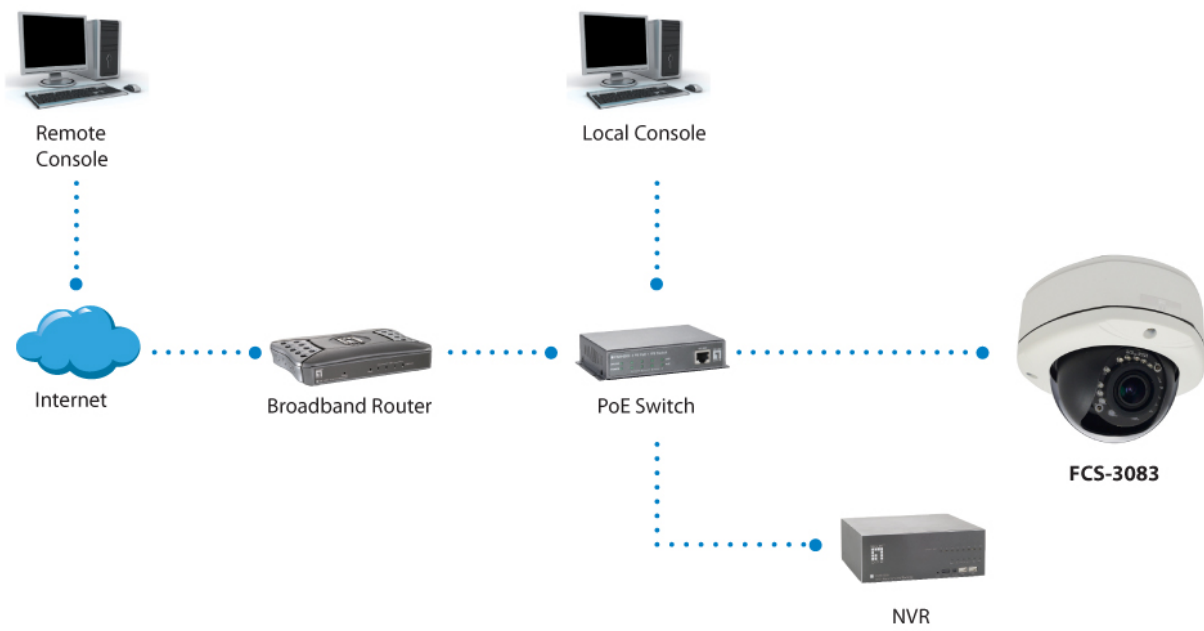

Others

Approval and Compliance:

CE, FCC, ONVIF, IK10, NEMA 4X

Deployment:

Ceiling Mount

Operation Systems:

Microsoft Windows 8/7/Vista/XP

Diagram