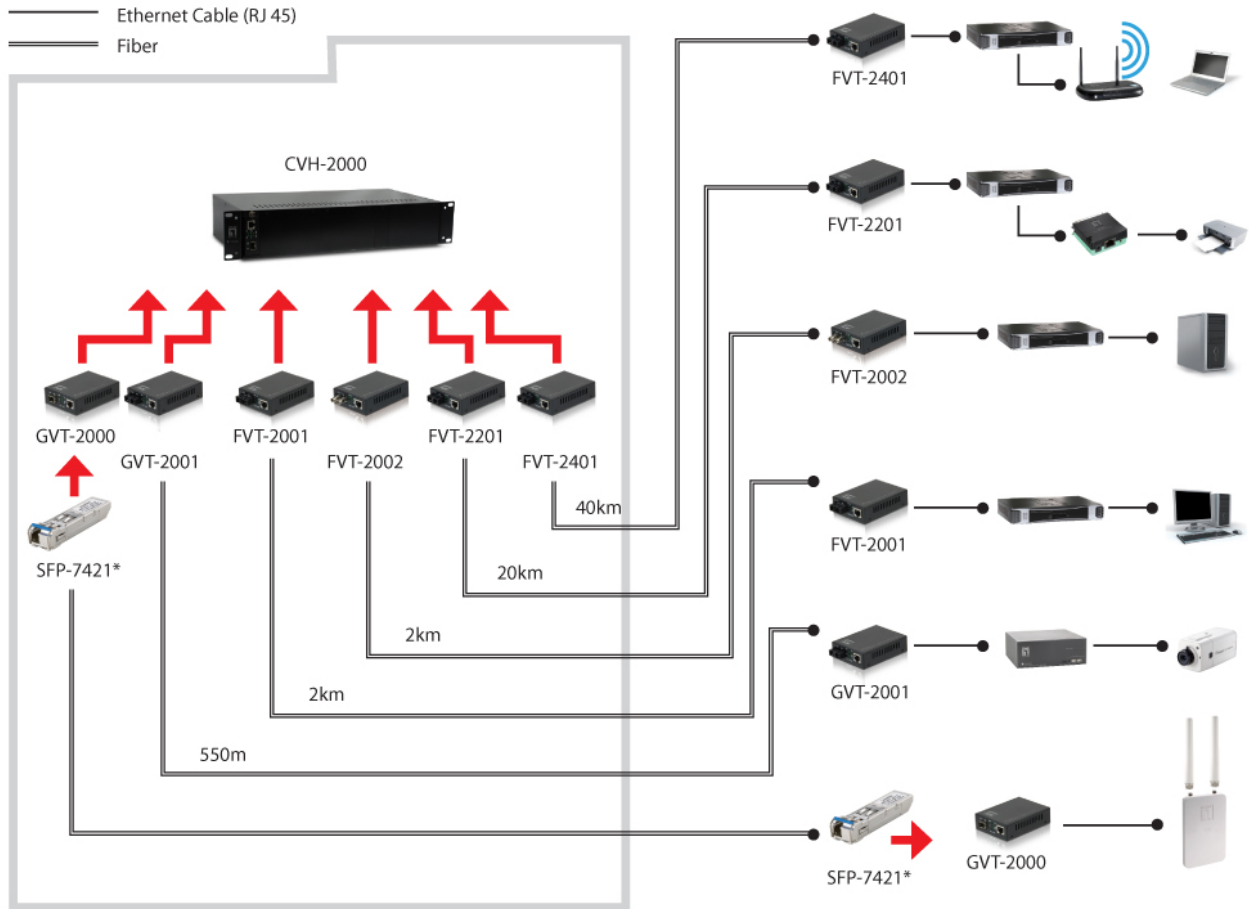

CVH-2000 Version: 1

Chasis para Convertidores de Medios de 14 slots

The LevelOne CVH-2000 media converter chassis is able to host up to 14 media converters. The chassis supports LevelOne FVT-2001/2002/2201/2401 and GVT-2000/2001 Media Converts. All converters are individually secured into the chassis and can be hot-swapped for maximum connection reliability.

The dual power supplies ensure continuous network operation. The Chassis is a standard 19-inch rack-mountable size that easily fits into a server rack.

1. Converter Chassis Slot
2. Power On / Off switch
3. Power Socket

Key Features

- Admite 14 ranuras para distintos tipos de convertidores multimedia
- Admite redundancia de alimentación con entradas de alimentación de CA duales
- Módulo repetidor intercambiable en caliente
- Intervalo de temperatura de funcionamiento entre -10°C ~ 55°C

Diagrama

Dimension Diagram

*In above example diagram, converter modules at local and remote ends should be paired for proper connectivity, and the distance mainly depends on cable and transceiver selection accordingly.