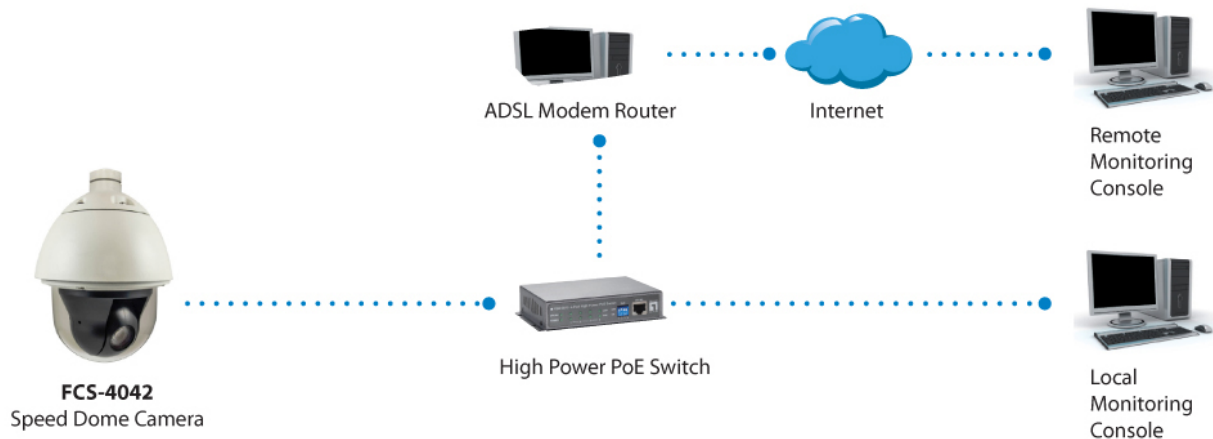

Iluminación mínima:
Color: 0.1 lux at F1.6
B/W: 0.05 lux at F1.6

Physical Specifications

Dimensiones (W x D x H mm):
200 x 276 x 200 mm

Peso (gramos):
2500 g

Approval and Compliance

EMI/EMS:
CE, RoHS, FCC, ONVIF, IP67, IK09, NEMA 4X,UL

Prueba ambiental:
Weather proof IP67-rated housing
Vandal Resistant IK09-rated

Others:
Manufactured in ISO-9001 and ISO-14001 certified factory

Others

Navegadores compatibles:
Microsoft Windows 8/7/Vista/XP

Diagrama

Order Information

FCS-4042

Package Contents

FCS-4042
Power Adapter
Power Cord
Screw Kit
Quick Installation Guide
Resource CD (User Manual, QIG)