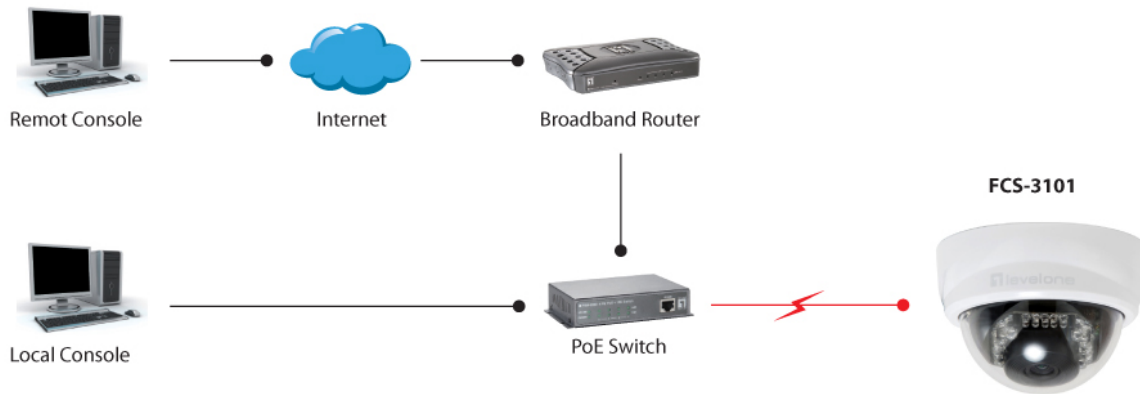

Operation Systems:

Microsoft Windows 8/7/Vista/XP

Supported Browsers:

Browser: Internet Explorer 6.x or above, Firefox, Chrome, Safari

Cell phone: 3GPP player

Real Player: 10.5 or above

Quick Time 6.5 or above

Diagram

— Ethernet Cable (Data)
⚡ PoE (Power + Data)

Order Information

FCS-3101

Package Contents

FCS-3101

Power Adapter

Screw Kit

Quick Installation Guide

Resource CD (User Manual, Utility, 64-CH Monitoring Software)

Ceiling Mount Kit

No liability or responsibility for any errors or omissions in the content.
Specifications are subject to change without notice.
All mentioned brand names are registered trademarks and property of their owners.
Copyright © Digital Data Communications GmbH, Germany. All Rights Reserved.